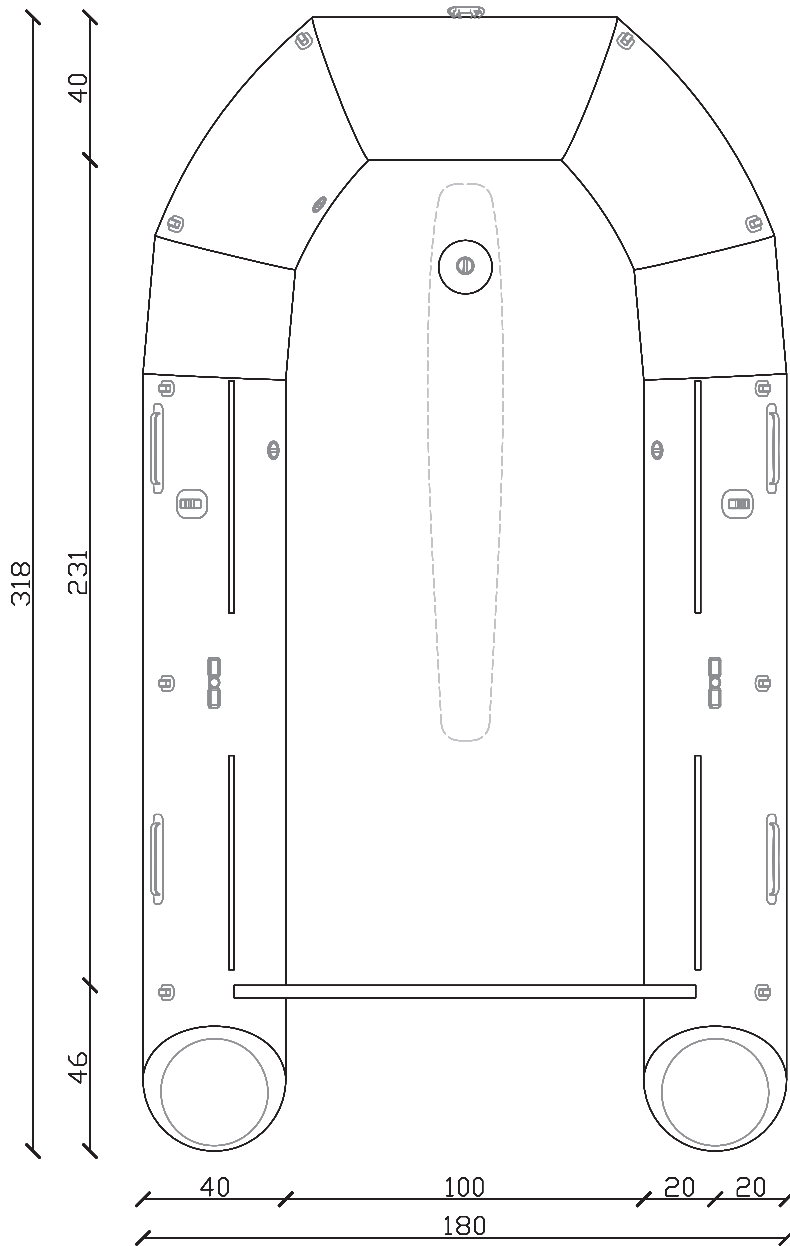

320 Wagon Alu

*It's gonna be the first 320
for overnight fishing*

**BEST CHOICE FOR
GREATEST ADVENTURES**

Folded Measures

135 x 55 x 40 cm

Box Measures

135 x 68 x 45 cm

Max Load

602 kg

Number of Person

5

Tube Inflate Pressure

0,25 Bar - 3,6 PSI

Boat Weight

37 kg

Alu Floor Weight

27 kg

Tube Diameter

40 cm

Tube Material

0,7 mm PVC

Snag 320 Wagon - Alu - Features

- Boat Weight 37 kg , Floor Weight 27 kg , Accessories Weight 7 kg
- Maximum load capacity 602 kg, 5 persons
- Color Olive Green High-Resistance PVC 0,7mm
- Aluminium floor and inflatable V-Keel
- High Resistance bottom PVC
- Double PVC layer 0,9 mm thick above any accessories to avoid any de-attach in long usage
- Side Rings to fix the boat above any cars with the roofrack
- Direction System with 2 rubber stripes V-Shape and Inflatable V-Keel to keep direction and prevent spinning rotation in windy conditions
- Two Bench Slider long enough to reach any needs and let fishing more persons confortly
- Box Includes Footpump, Carryall Bag, Carryall Bag for Floor, Repair Kit, Oars, 2x Bench
- Carton Net Weight 69,2 kg, Carton Gross Weight 74,7 kg